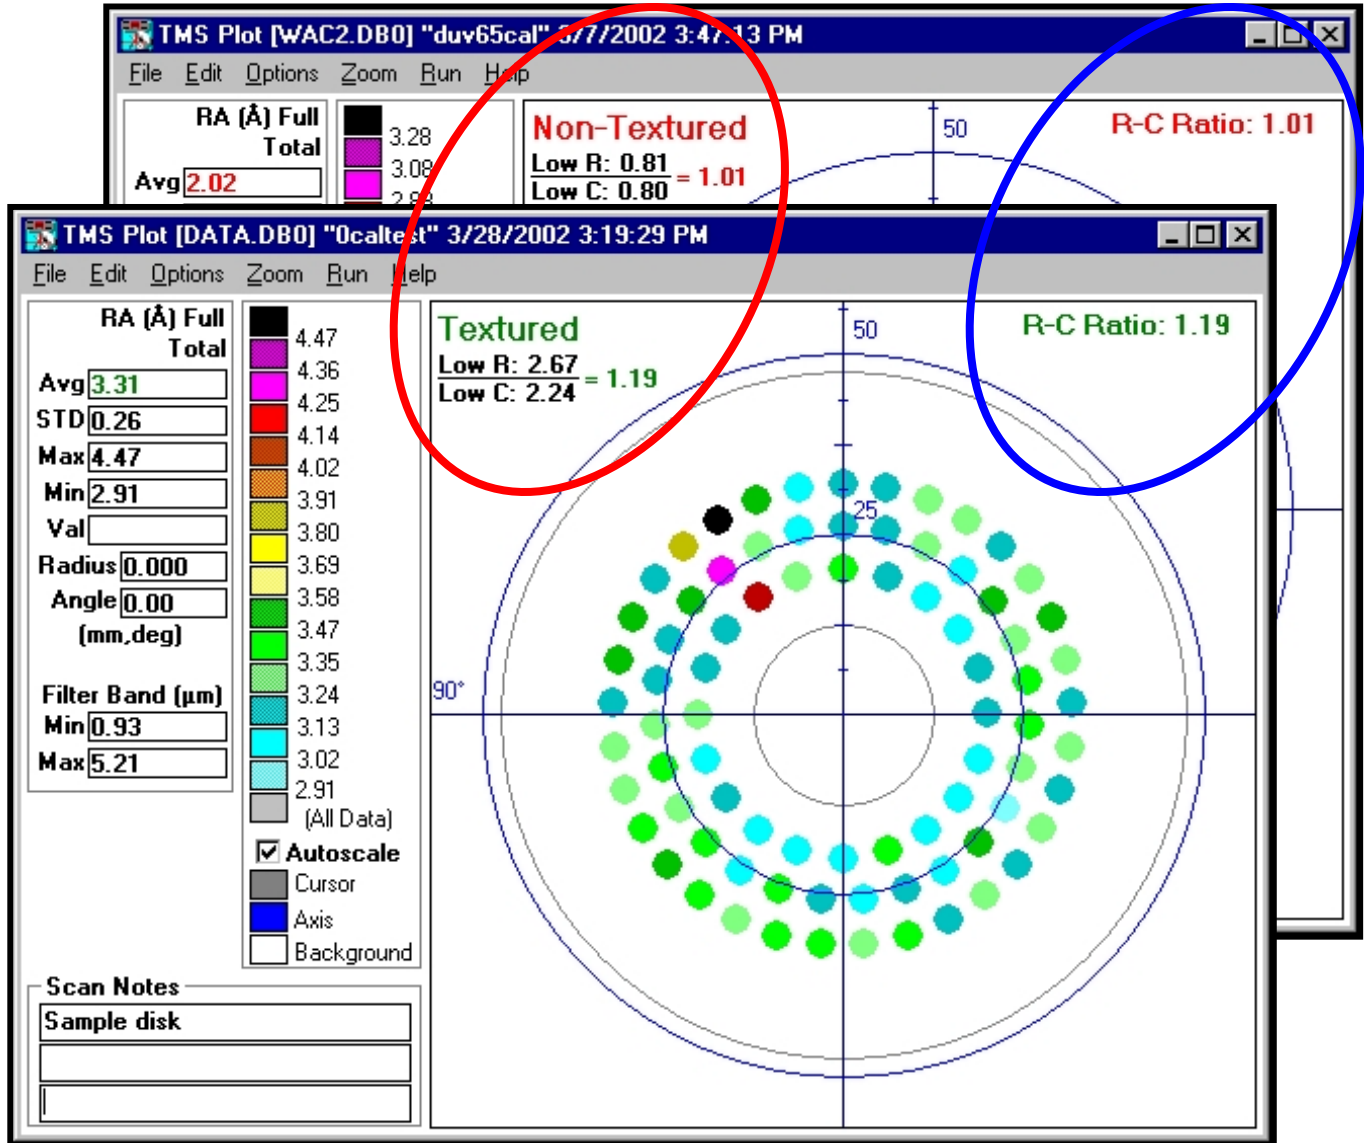

# TMS-2000UV-RC

TMS-2000UV-RC Plots showing the identification of **Non-Textured** and **Textured** Disks and their associated **Radial and Circumferential Ratios**

**SCHMITT  
MEASUREMENT  
SYSTEMS, INC.**  
A DIVISION OF SCHMITT INDUSTRIES, INC.